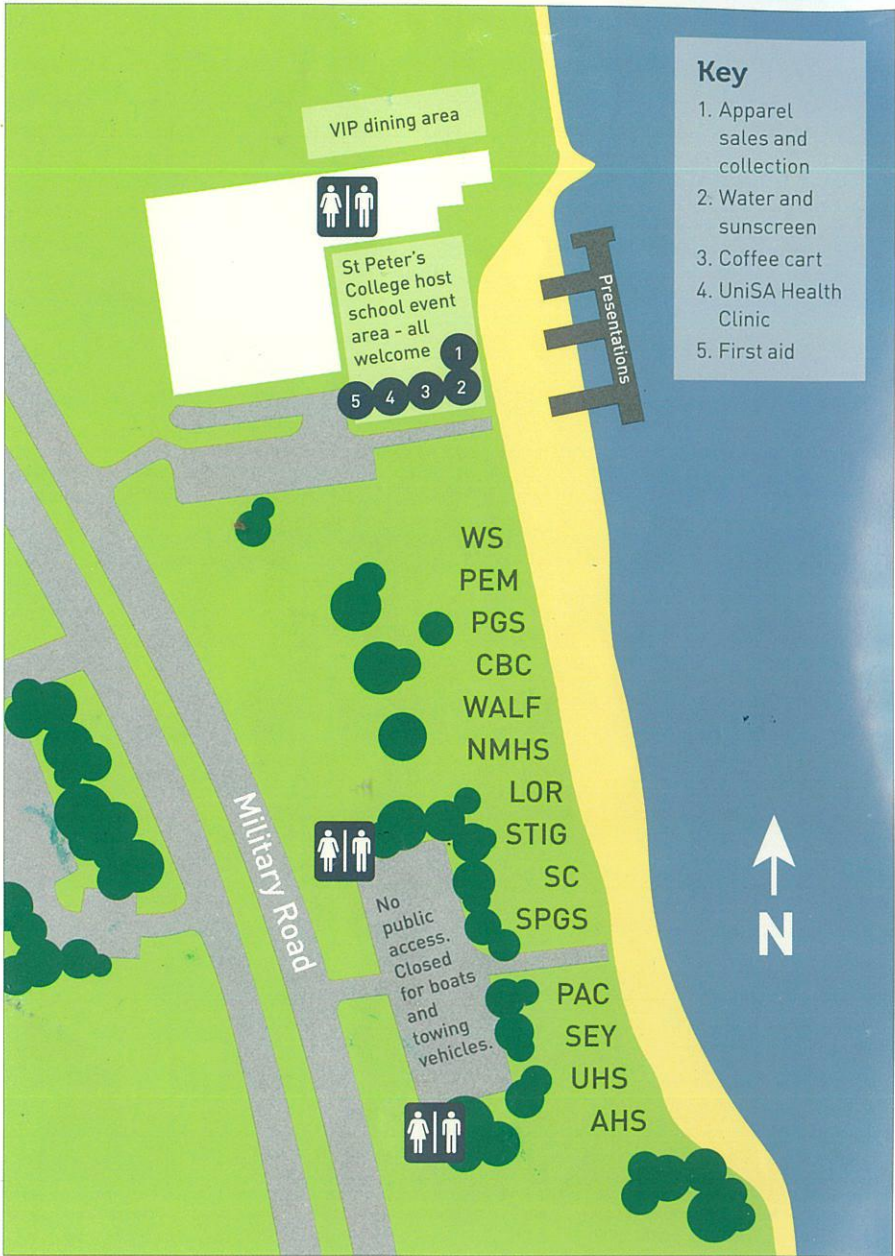

Key

1. Apparel sales and collection
2. Water and sunscreen
3. Coffee cart
4. UniSA Health Clinic
5. First aid